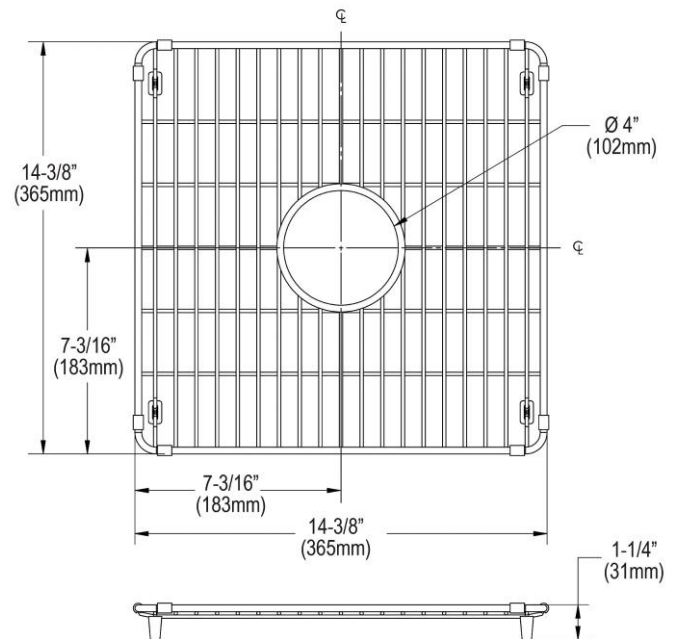

PART: _____ QTY: _____

PROJECT: _____

CONTACT: _____

DATE: _____

NOTES: _____

APPROVAL: _____

In keeping with our policy of continuing product improvement, Elkay reserves the right to change product specifications without notice. Please visit elkay.com for the most current version of Elkay product specification sheets. This specification describes an Elkay product with design, quality, and functional benefits to the user. When making a comparison of other producers' offerings, be certain these features are not overlooked.